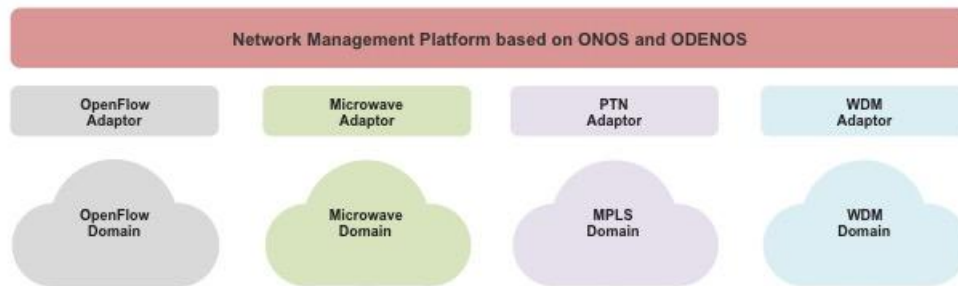

## NEC and NTT Communications Transport SDN PoC

Current network operation and management workflows suffer from fragmentation caused by silos of operation-domains, layers, network equipment and protocols. NTT Communications and NEC are aiming to solve this issue with the abstraction model, which enables the automation through integrated global view of the network across operation domains. We are working toward realizing a system with integrated visualization, design, and resource configuration and management features, which can smoothly migrate from existing network to SDN.